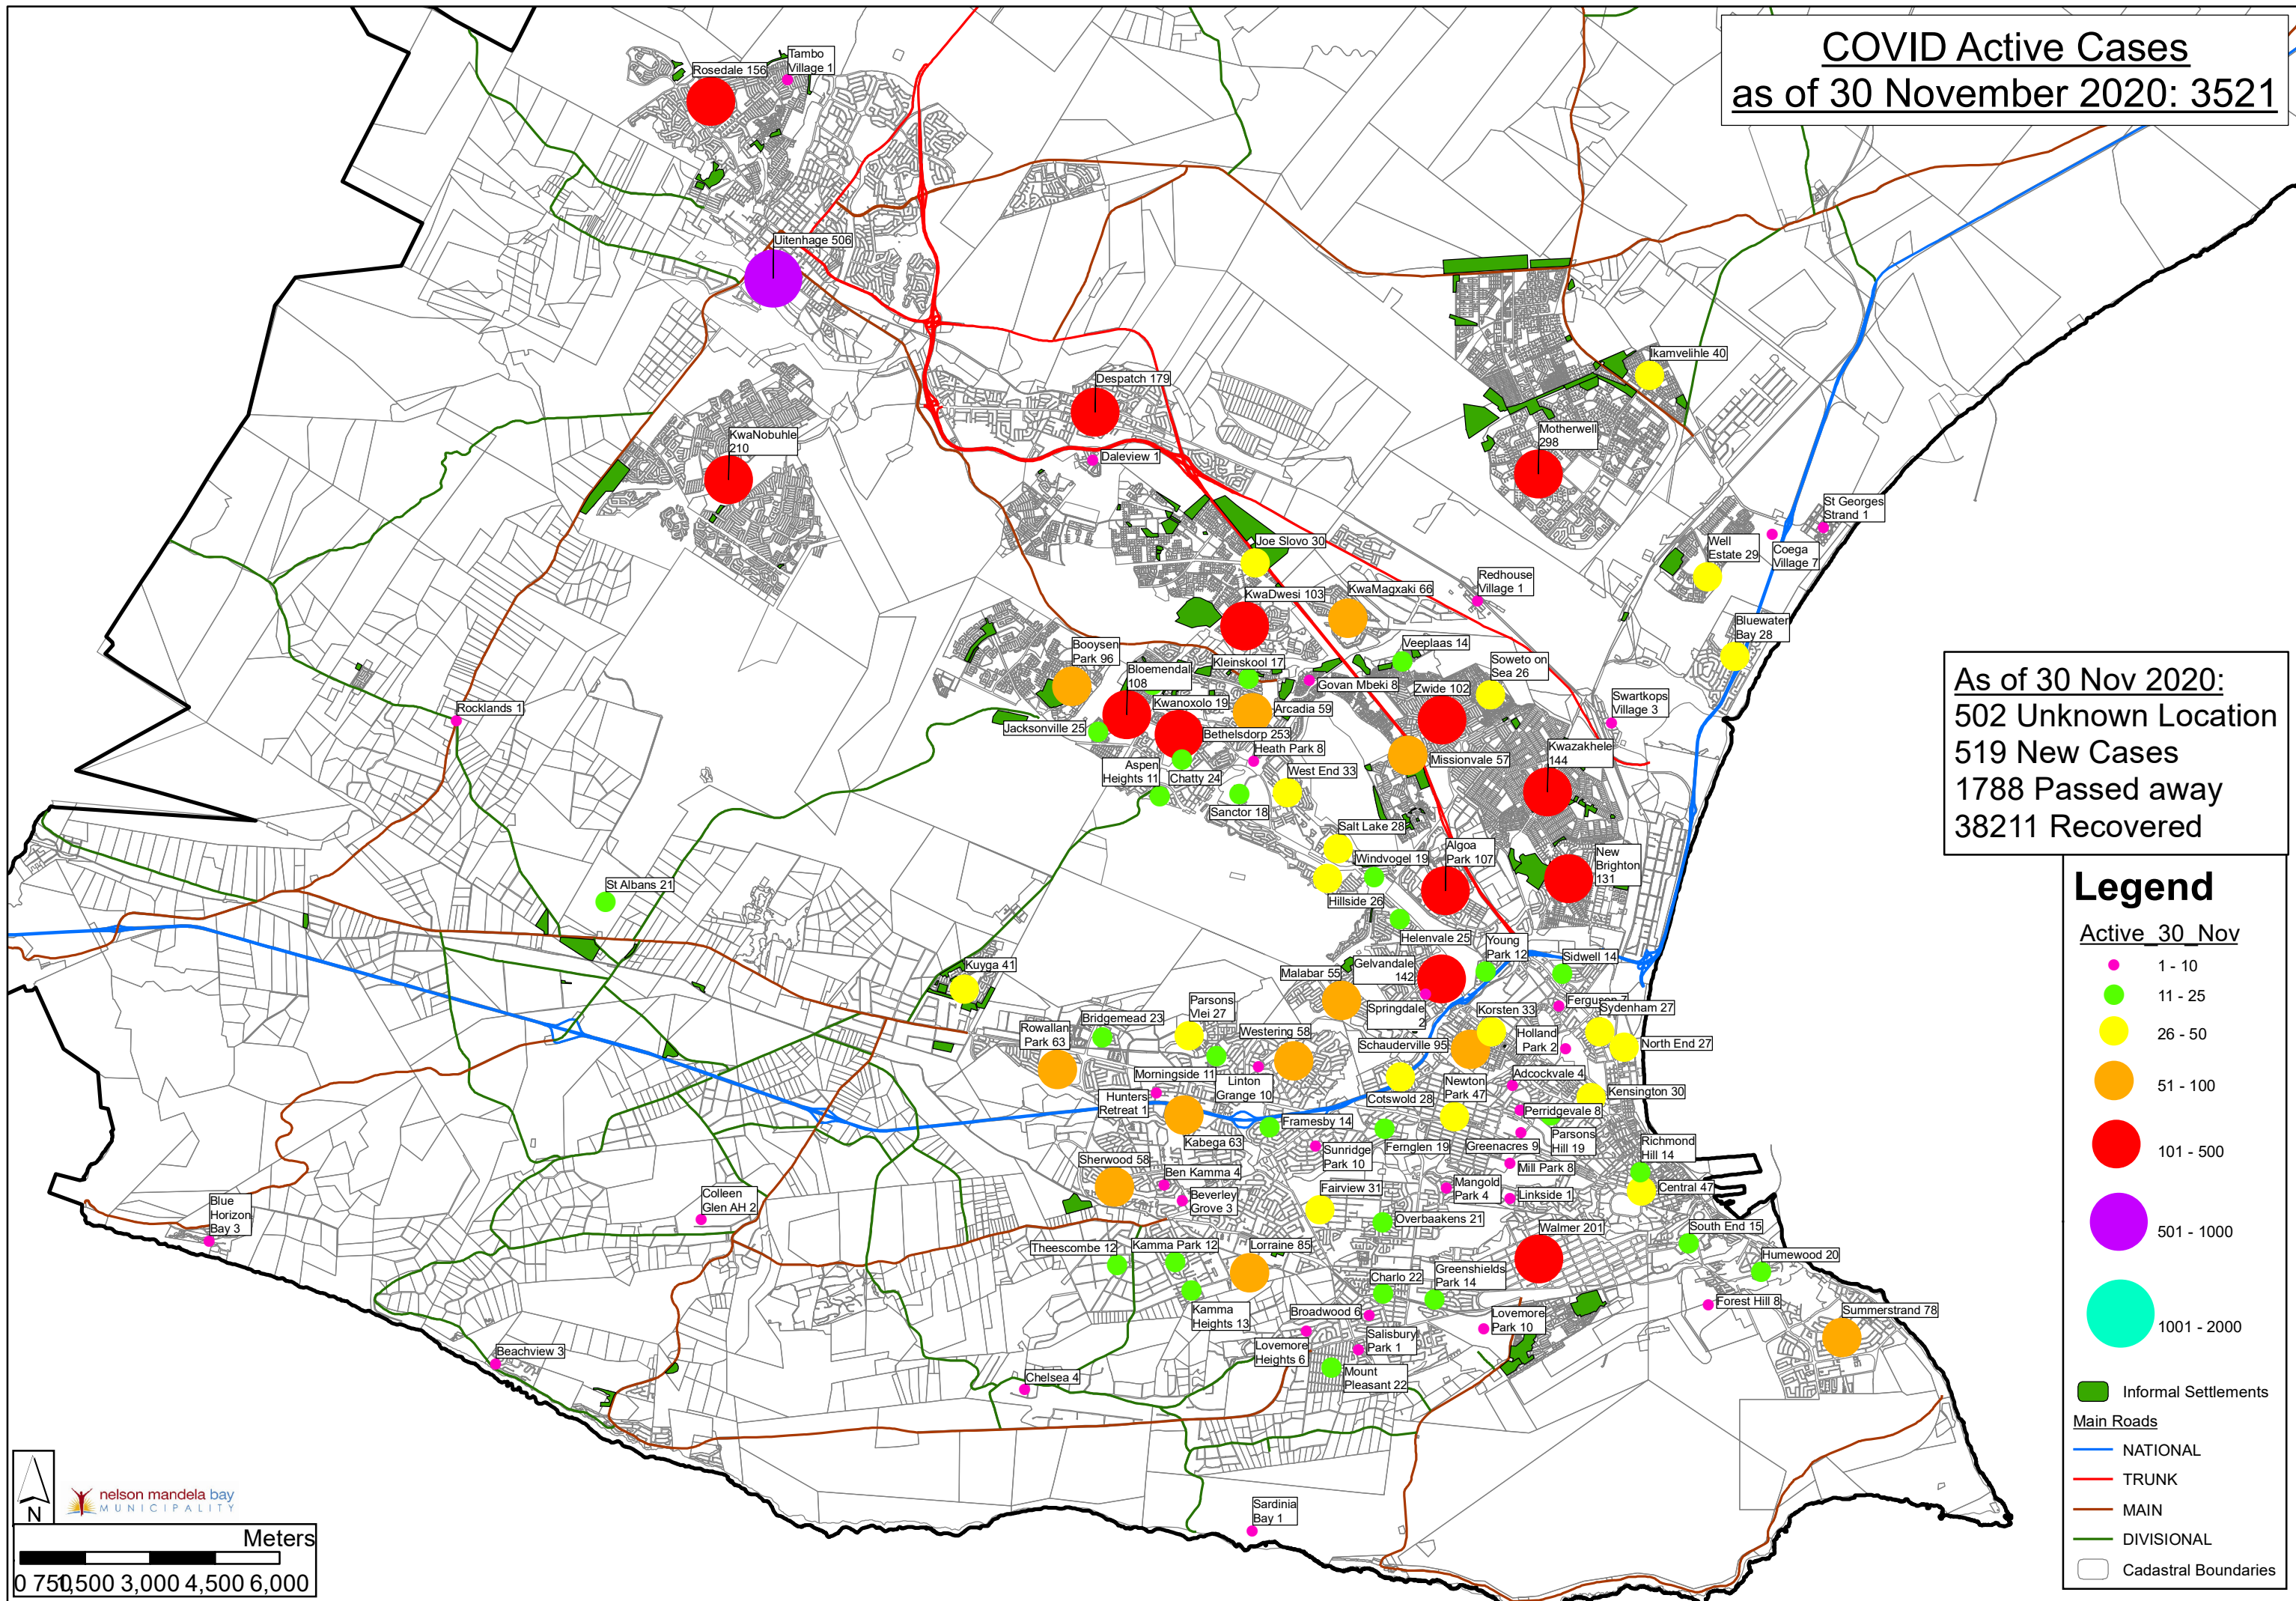

COVID Active Cases as of 30 November 2020: 3521

As of 30 Nov 2020:
502 Unknown Location
519 New Cases
1788 Passed away
38211 Recovered

Legend

Active 30 Nov

- 1 - 10
- 11 - 25
- 26 - 50
- 51 - 100
- 101 - 500
- 501 - 1000
- 1001 - 2000

Informal Settlements
■

Main Roads

- NATIONAL
- TRUNK
- MAIN
- DIVISIONAL

Cadastral Boundaries
□

nelson mandela bay
MUNICIPALITY

Meters
0 750 1500 3000 4500 6000